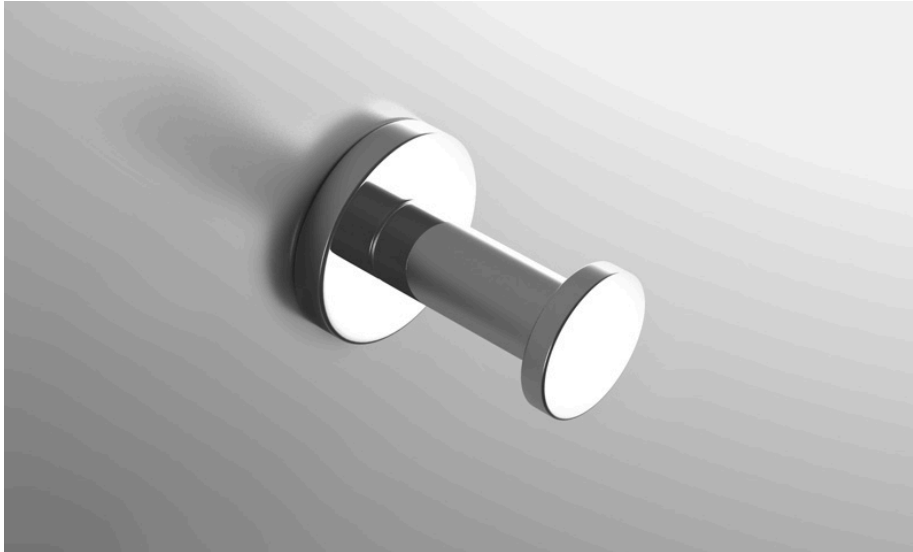

neelnox

LET
THERE
BE **DESIGN.**

FEATURES

- Premium 304 Grade Stainless Steel
- Solid Mount Construction
- Concealed Installation Hardware
- State of the art wall anchors included for installation on Dry wall or Tile

COLLECTION FORM

ROBE HOOK

Model	Product	Finishes Available
FRM-RHS1	Robe Hook	Multiple finishes available. Over 23 finishes to choose from.

FINISHES			
Polished (-P)	Antique Copper (-ACOP)	Polished Gold (-PGLD)	
Brushed (-B)	Polished Brass (-PBRS)	Brushed Copper (-BCOP)	
Brushed Gold (-BGLD)	Matte White (-WHT)	Brushed Rose Gold (-BRGD)	
Matte Black (-BLK)	Brushed Modern Bronze (-BMBRZ)	Brushed Black (-BRBLK)	
Oil Rubbed Bronze (-ORB)	Glossy White (-GWHT)	Polished Black (-PBLK)	
Brushed Brass (-BBRS)	Polished Rose Gold (-PRGD)	Antique Nickel (-ANKL)	
Brushed Bronze (-BBRZ)	Unlacquered Brass (-UBRS)	Black Nickel (-NKBL)	
Antique Brass (-ABRS)	Polished Nickel (-PNKL)		