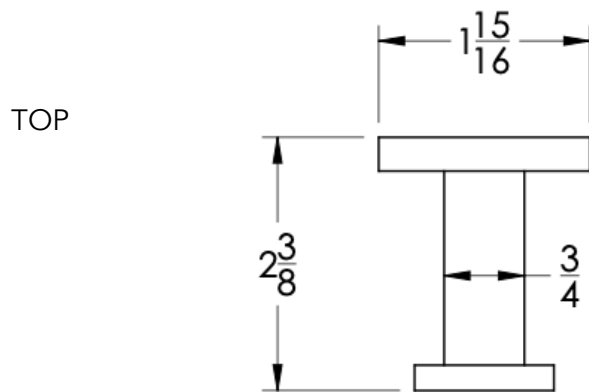

neelnox

LET
THERE
BE **DESIGN.**

FEATURES

- Premium 304 Grade Stainless Steel
- Solid Mount Construction
- Concealed Installation Hardware
- State of the art wall anchors included for installation on Dry wall or Tile

Dimensions in inches

NOTE: Dimensions subject to change without notice.