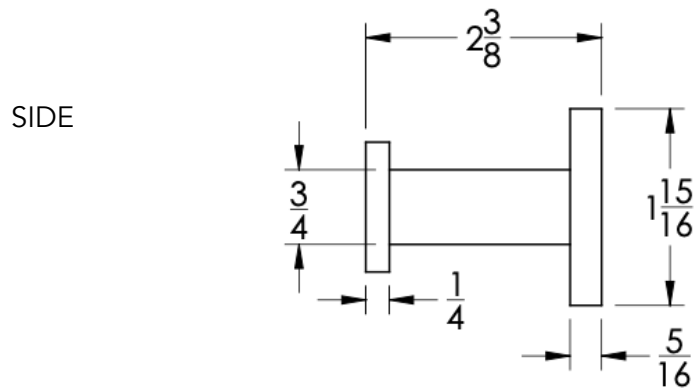

neelnox

LET
THERE
BE **DESIGN.**

FEATURES

- Premium 304 Grade Stainless Steel
- Solid Mount Construction
- Concealed Installation Hardware
- State of the art wall anchors included for installation on Dry wall or Tile

COLLECTION FORM

ROBE HOOK

Model	Product	Finishes Available
FRM-RHS1	Robe Hook	Multiple finishes available. Over 23 finishes to choose from.

FINISHES			
Polished (-P)	Antique Copper (-ACOP)	Polished Gold (-PGLD)	
Brushed (-B)	Polished Brass (-PBRS)	Brushed Copper (-BCOP)	
Brushed Gold (-BGLD)	Matte White (-WHT)	Brushed Rose Gold (-BRGD)	
Matte Black (-BLK)	Brushed Modern Bronze (-BMBRZ)	Brushed Black (-BRBLK)	
Oil Rubbed Bronze (-ORB)	Glossy White (-GWHT)	Polished Black (-PBLK)	
Brushed Brass (-BBRS)	Polished Rose Gold (-PRGD)	Antique Nickel (-ANKL)	
Brushed Bronze (-BBRZ)	Unlacquered Brass (-UBRS)	Black Nickel (-NKBL)	
Antique Brass (-ABRS)	Polished Nickel (-PNKL)		

Dimensions in inches

NOTE: Dimensions subject to change without notice.