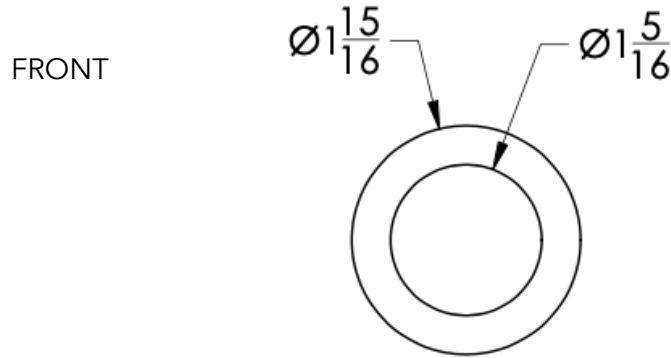

neelnox

LET
THERE
BE **DESIGN.**

FEATURES

- Premium 304 Grade Stainless Steel
- Solid Mount Construction
- Concealed Installation Hardware
- State of the art wall anchors included for installation on Dry wall or Tile

COLLECTION FORM

ROBE HOOK

Model	Product	Finishes Available
FRM-RHS1	Robe Hook	Multiple finishes available. Over 23 finishes to choose from.

FINISHES			
Polished (-P)	Antique Copper (-ACOP)	Polished Gold (-PGLD)	
Brushed (-B)	Polished Brass (-PBRS)	Brushed Copper (-BCOP)	
Brushed Gold (-BGLD)	Matte White (-WHT)	Brushed Rose Gold (-BRGD)	
Matte Black (-BLK)	Brushed Modern Bronze (-BMBRZ)	Brushed Black (-BRBLK)	
Oil Rubbed Bronze (-ORB)	Glossy White (-GWHT)	Polished Black (-PBLK)	
Brushed Brass (-BBRS)	Polished Rose Gold (-PRGD)	Antique Nickel (-ANKL)	
Brushed Bronze (-BBRZ)	Unlacquered Brass (-UBRS)	Black Nickel (-NKBL)	
Antique Brass (-ABRS)	Polished Nickel (-PNKL)		

Dimensions in inches

NOTE: Dimensions subject to change without notice.